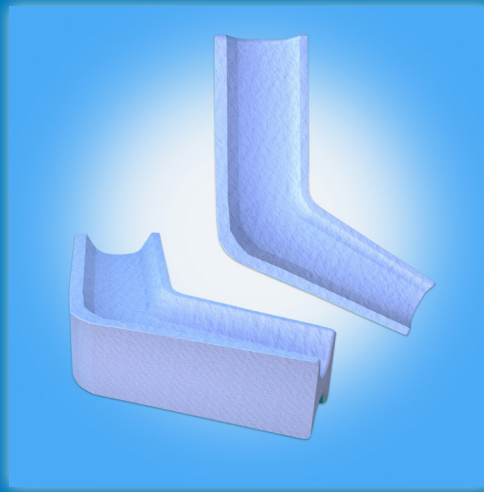

SUMMARY:

Most people have a pillow that is too high or low to assure proper neck alignment. This causes an unhealthy tilting of the cervical vertebrae. When lying on ones side the top arm falls towards the bed and pulls the mid back muscles away from the spine causing undo strain on the region. Even if people place a pillow between their legs while sleeping the top leg will slide forward causing twisting of the lower back.

The Cosmos Zero-Gravity Sleep System assures the sleeper complete perfect spinal alignment while reducing

strain on the muscular system. The head pillow has an inflatable bladder serving 3 purposes. Firstly to zero in the correct thickness of the pillow between the shoulder and base of the neck for proper cervical alignment. Secondly, one can grow with the pillow as you can inflate or deflate the bladder at anytime. Thirdly, upon deflating the bladder it makes the pillow more convenient for traveling.

The arm cushion has a dual purpose. Its main task is to cradle the upper arm in a neutral position resolving the issue of the arm falling towards the bed that will create strain on the mid back vertebrae and musculature. The cushion also has an arch cut out for the lower arm to go through if preferred.

The leg cushion's concave design keeps the legs in place as to not allow the top leg to slide over the bottom leg causing the twisting of the low back, while simultaneously placing the legs in the correct angle of bend for comfort for the knees and hips. Trust these NASA measurements, combined with the quality materials to assure you of the best nights sleep and most refreshed body.