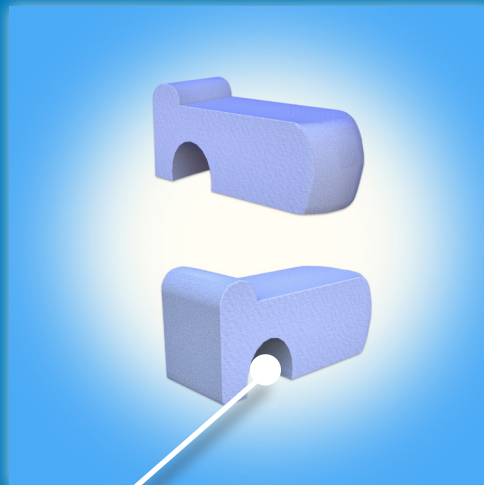

SUMMARY:

Most people have a pillow that is too high or low to assure proper neck alignment. This causes an unhealthy tilting of the cervical vertebrae. When lying on ones side the top arm falls towards the bed and pulls the mid back muscles away from the spine causing undo strain on the region. Even if people place a pillow between their legs while sleeping the top leg will slide forward causing twisting of the lower back.

The Cosmos Zero-Gravity Sleep System assures the sleeper complete perfect spinal alignment while reducing

strain on the muscular system. The head pillow has an inflatable bladder serving 3 purposes. Firstly to zero in the correct thickness of the pillow between the shoulder and base of the neck for proper cervical alignment. Secondly, one can grow with the pillow as you can inflate or deflate the bladder at anytime. Thirdly, upon deflating the bladder it makes the pillow more convenient for traveling.

The arm cushion has a dual purpose. Its main task is to cradle the upper arm in a neutral position resolving the issue of the arm falling towards the bed that will create strain on the mid back vertebrae and musculature. The cushion also has an arch cut out for the lower arm to go through if preferred.

The leg cushion's concave design keeps the legs in place as to not allow the top leg to slide over the bottom leg causing the twisting of the low back, while simultaneously placing the legs in the correct angle of bend for comfort for the knees and hips. Trust these NASA measurements, combined with the quality materials to assure you of the best nights sleep and most refreshed body.